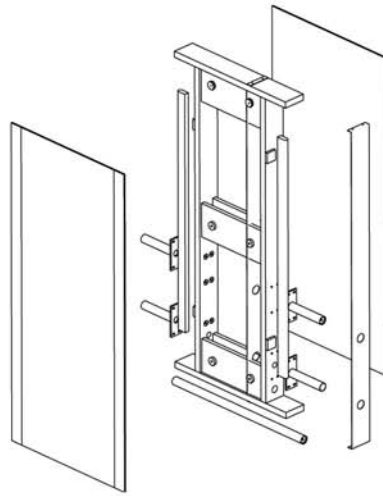

belvedere
Custom

Belvedere can
materialize,

What your mind's eye
can visualize.

What your mind's eye
can visualize,

Belvedere can
materialize.

Value:

- Manufacturing warranties on all products
- Post sales service hotline and support
- Made in the USA cabinetry!
- Preferred stock availability
- Edge School equipment selection
- 80 plus years of salon manufacturing experience
- Cast iron shampoo bowls with lifetime warranty
- Proven salon materials used in production