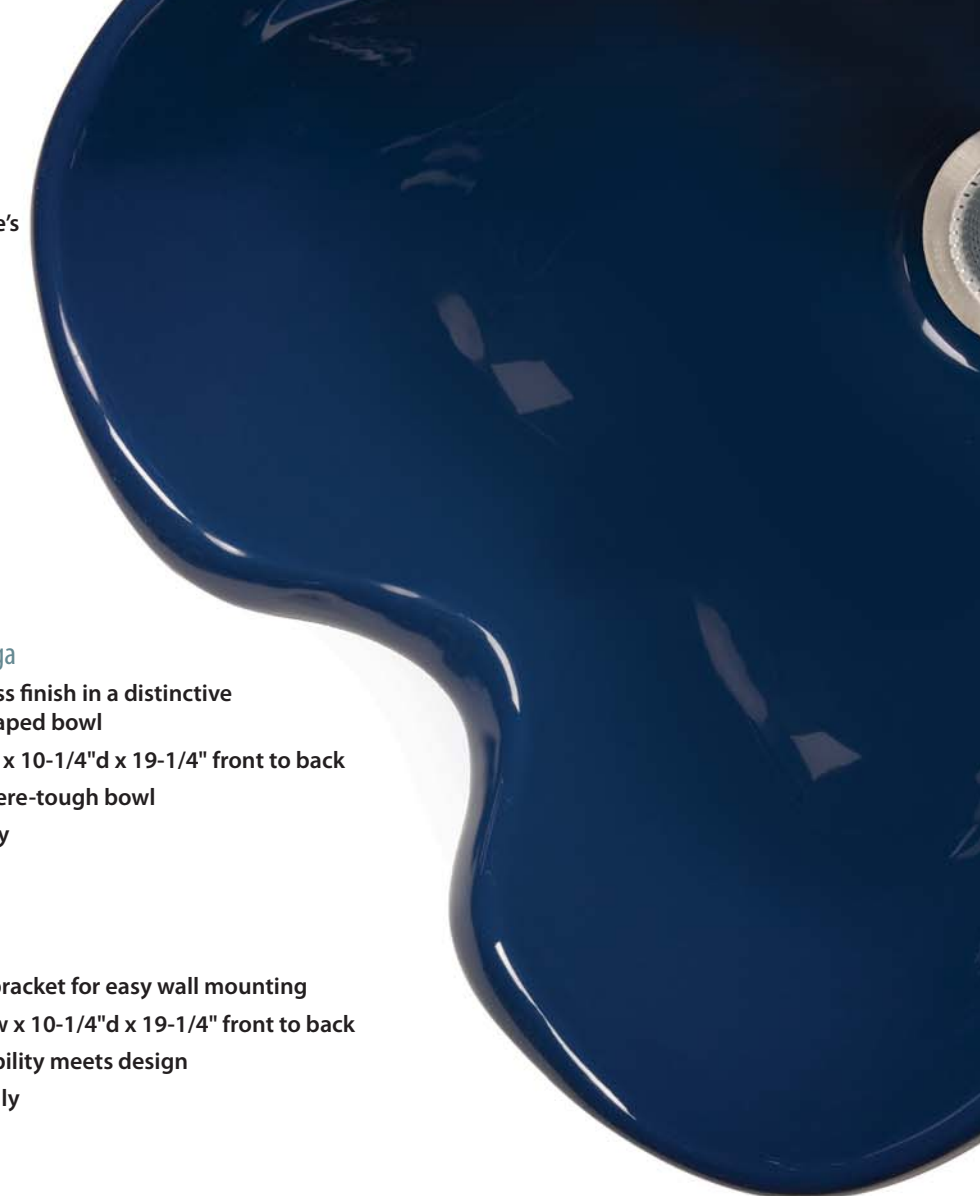

8400K Backwash

- Recognized as superior bowl construction
- 18" w x 10" d x 21-7/8" front to back
- Adaptable to any salon environment
- Bracket not included

8600 Pivoting

- Adjustable-tilt (10° forward from center, 5° back from center) improves comfort for operator and client
- 18" w x 10" d x 21-7/8" front to back
- Beautiful and adjustable

Belvedere Acrylic Bowls

Made from .40" ABS/acrylic sheets, Belvedere’s acrylic bowls are made to work hard. Light-weight but durable, these bowls hold up to the most rigorous use. A layer of clear acrylic over the color gives these bowls superior scratch and stain resistance, providing easy maintenance and good looks at an affordable price.

2100 Omega

- High-gloss finish in a distinctive heart-shaped bowl
- 22-1/2" w x 10-1/4" d x 19-1/4" front to back
- A Belvedere-tough bowl
- Black only

2800 Beta

- Sturdy bracket for easy wall mounting
- 18-3/4" w x 10-1/4" d x 19-1/4" front to back
- Affordability meets design
- Black only